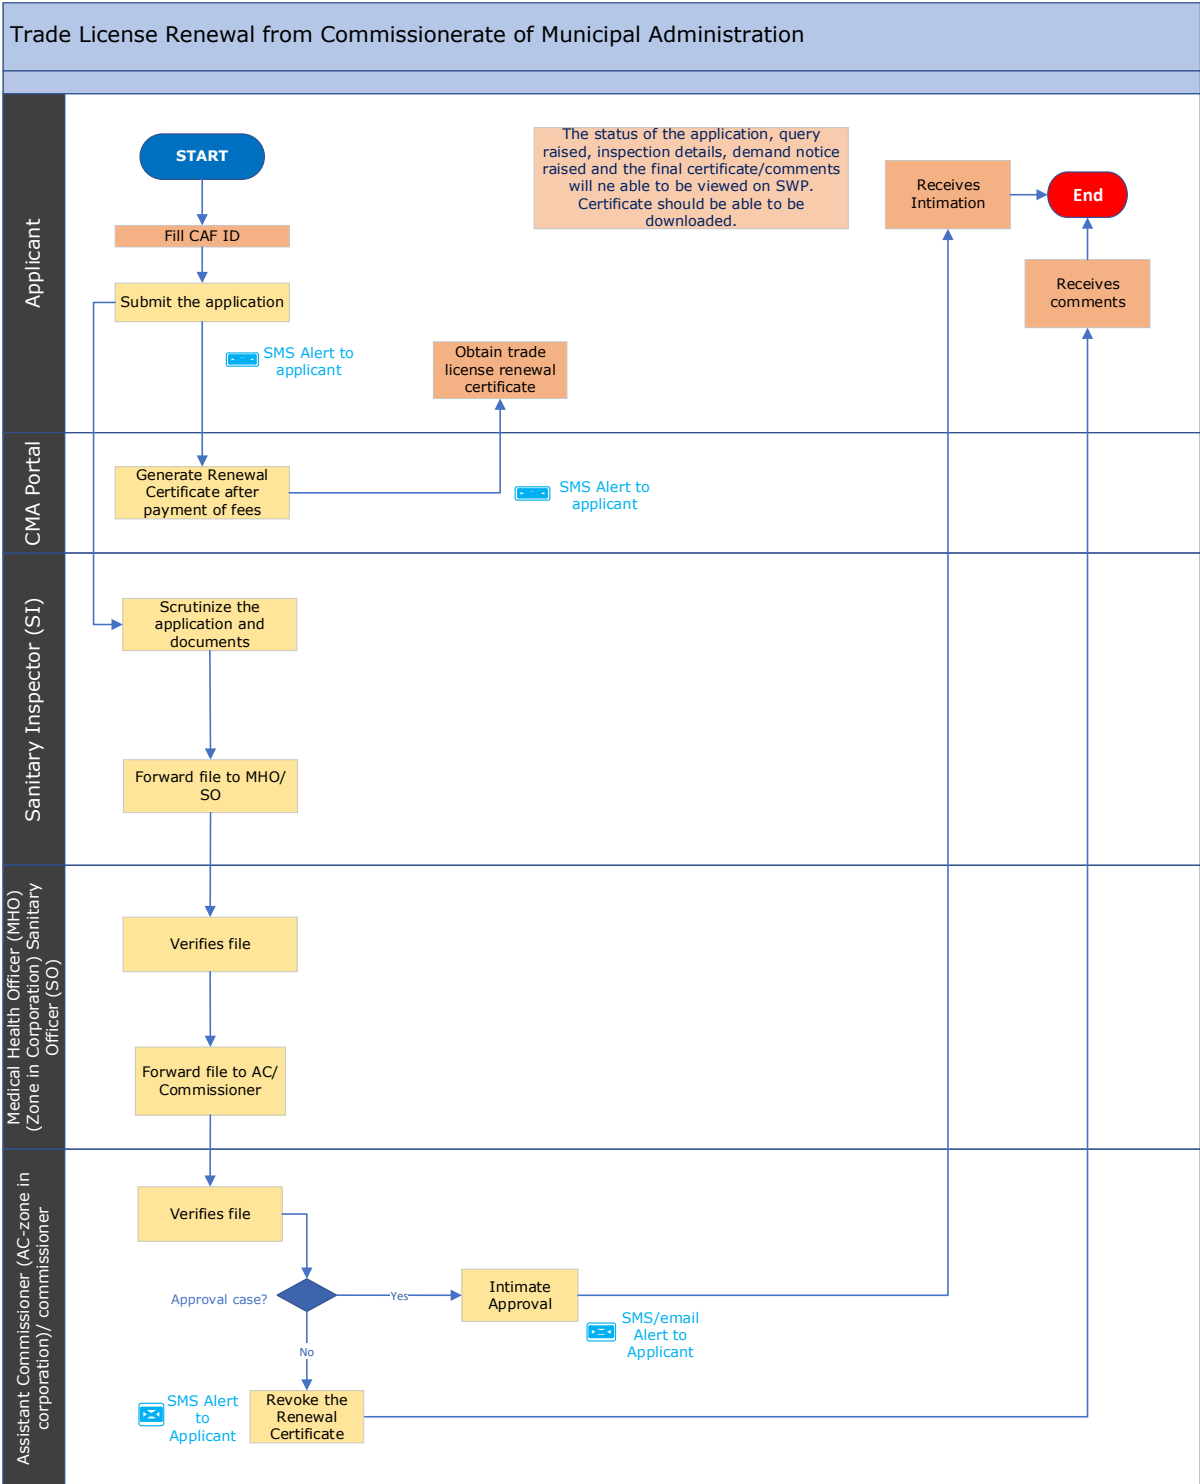

Trade License Renewal from Commissionerate of Municipal Administration

Procedure, List of Supporting Documents, and Fees

Table of Contents

1 Procedure	1
2 Checklist of supporting documents	2
3 Fees.....	2

1 Procedure

2 Checklist of supporting documents

No documents required

3 Fees

The trade license registration fees varies across the Corporations and Municipalities which are calculated based on the nature of industries/trade and Horsepower.

<This space has been intentionally left blank>